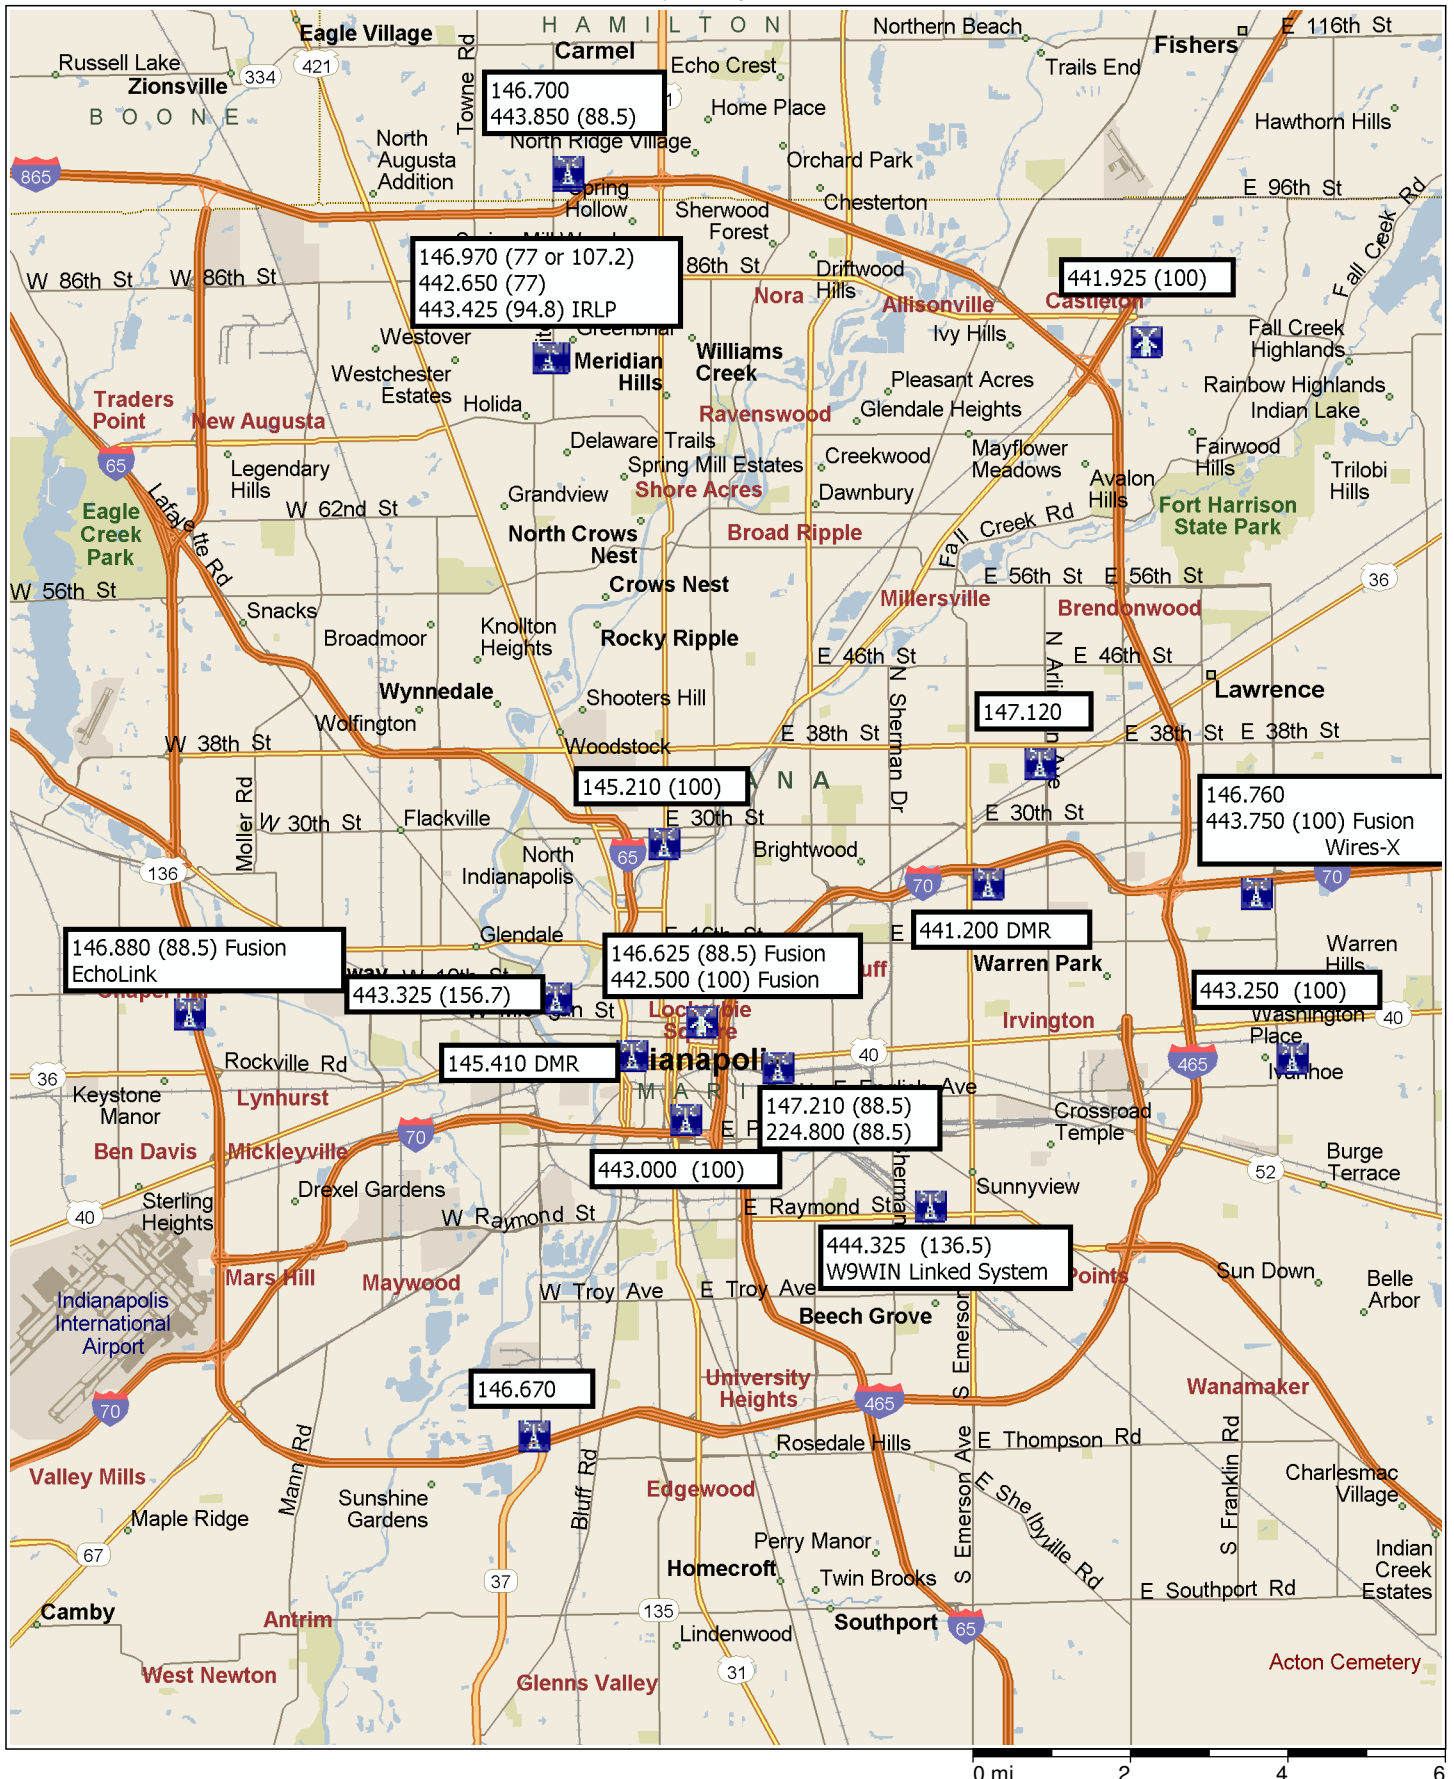

# Marion County Repeater Locations

Copyright © and (P) 1988–2012 Microsoft Corporation and/or its suppliers. All rights reserved. <http://www.microsoft.com/streets/>  
 Certain mapping and direction data © 2012 NAVTEQ. All rights reserved. The Data for areas of Canada includes information taken with permission from Canadian authorities, including: © Her Majesty the Queen in Right of Canada, © Queen's Printer for Ontario. NAVTEQ and NAVTEQ ON BOARD are trademarks of NAVTEQ. © 2012 Tele Atlas North America, Inc. All rights reserved. Tele Atlas and Tele Atlas North America are trademarks of Tele Atlas, Inc. © 2012 by Applied Geographic Solutions. All rights reserved. Portions © Copyright 2012 by Woodall Publications Corp. All rights reserved.