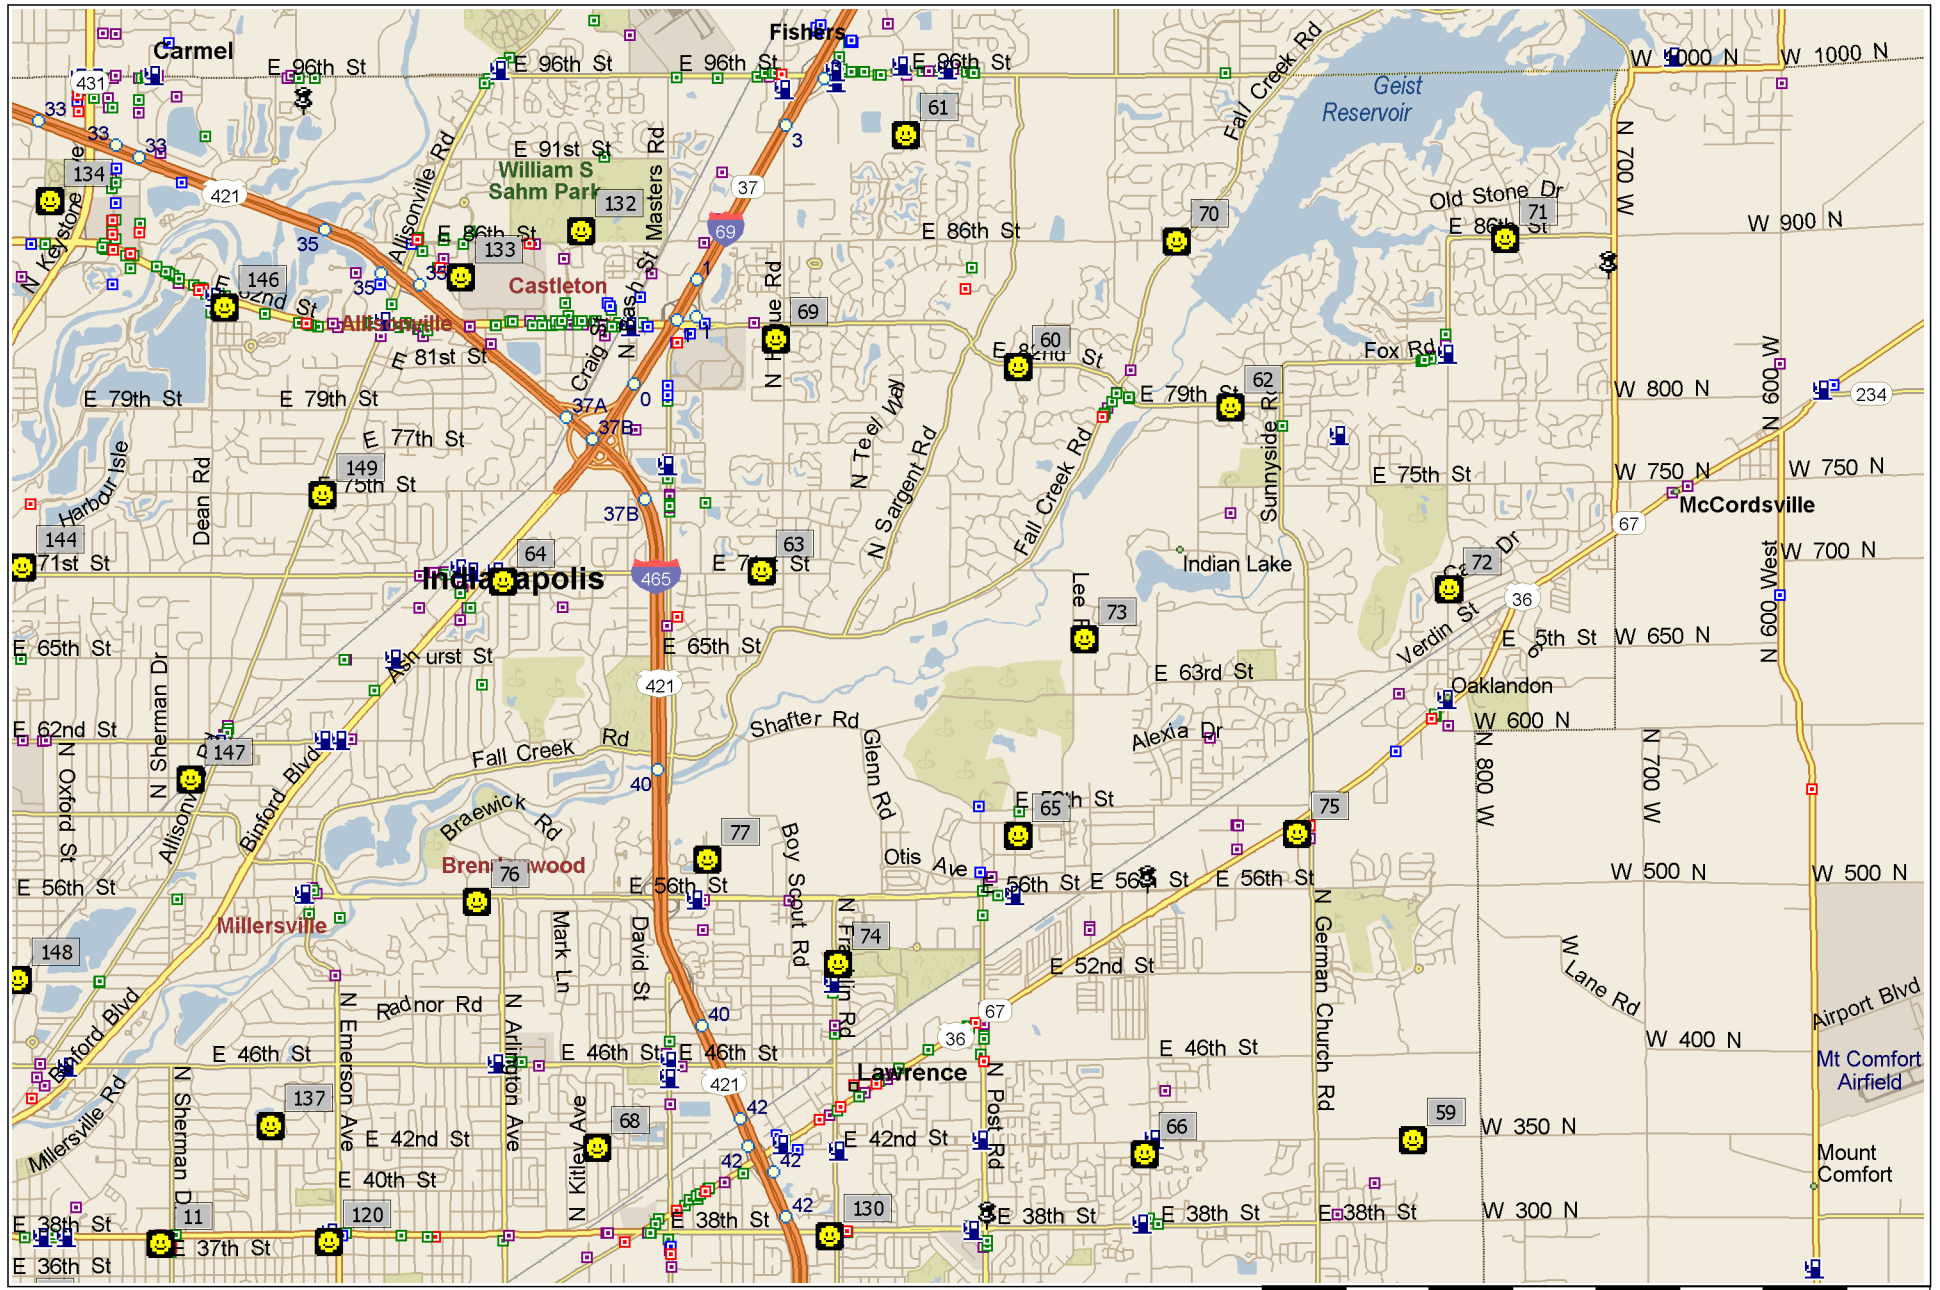

# Sirens\_Lawrence TWP

0 mi 1 2 3 4

Copyright © and (P) 1988–2006 Microsoft Corporation and/or its suppliers. All rights reserved. <http://www.microsoft.com/streets/>  
Portions © 1990–2006 InstallShield Software Corporation. All rights reserved. Certain mapping and direction data © 2005 NAVTEQ. All rights reserved. The Data for areas of Canada includes information taken with permission from Canadian authorities, including: © Her Majesty the Queen in Right of Canada, © Queen's Printer for Ontario. NAVTEQ and NAVTEQ ON BOARD are trademarks of NAVTEQ. © 2005 Tele Atlas North America, Inc. All rights reserved. Tele Atlas and Tele Atlas North America are trademarks of Tele Atlas, Inc.