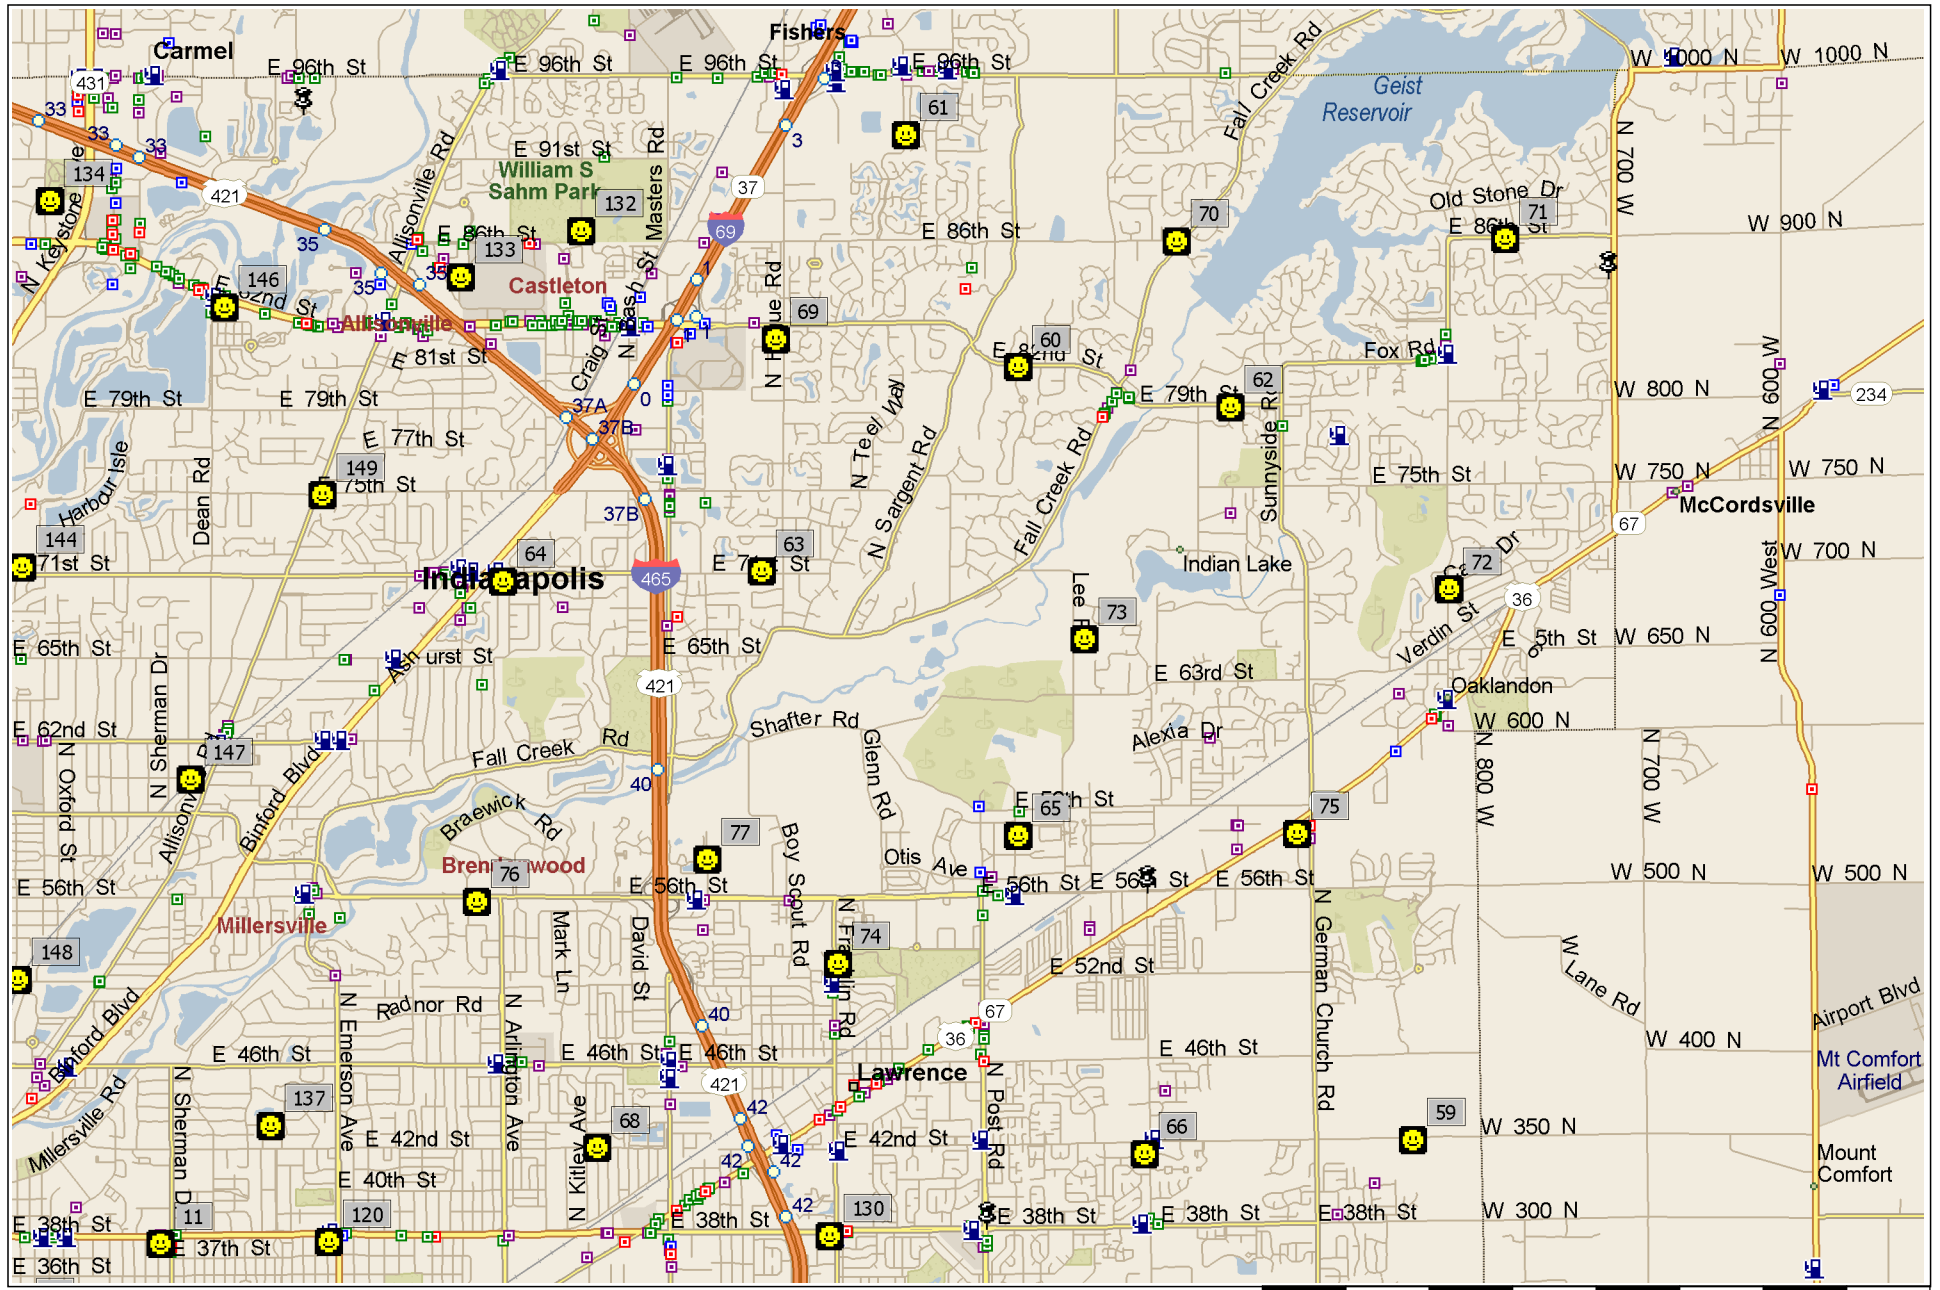

Sirens_Lawrence TWP

0 mi 1 2 3 4

Copyright © and (P) 1988–2006 Microsoft Corporation and/or its suppliers. All rights reserved. <http://www.microsoft.com/streets/>
Portions © 1990–2006 InstallShield Software Corporation. All rights reserved. Certain mapping and direction data © 2005 NAVTEQ. All rights reserved. The Data for areas of Canada includes information taken with permission from Canadian authorities, including: © Her Majesty the Queen in Right of Canada, © Queen's Printer for Ontario. NAVTEQ and NAVTEQ ON BOARD are trademarks of NAVTEQ. © 2005 Tele Atlas North America, Inc. All rights reserved. Tele Atlas and Tele Atlas North America are trademarks of Tele Atlas, Inc.